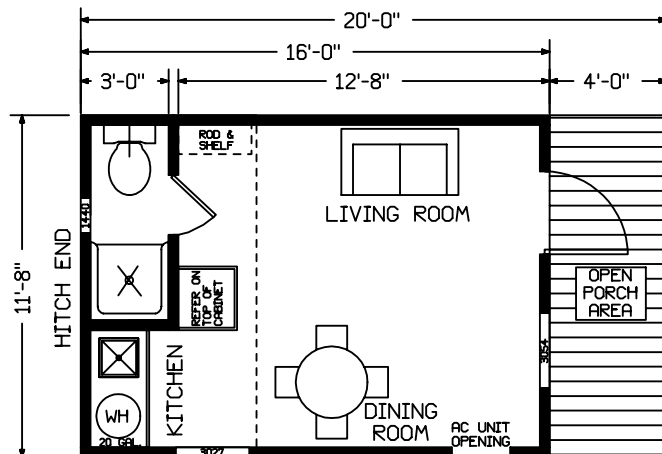

INCLUDES:
 BIRCH PANELING
 LAMINATE FLOORS
 32" SHOWER
 20 GAL. WATERHEATER
 UNDERCOUNTER REFRIGERATOR
 MICROWAVE
 SK AC
 1 CADET HEATER
 STORAGE LOFT
 4'-0" OPEN PORCH
 SMARTLAP OR
 CYPRESS LAP SIDING

STONE CANYON LODGES
 and PARK MODELS, LLC.
 2476 COUNTY HWY 62
 HALEYVILLE, AL 35565

PROJECT NAME:
 SCL-1220
 EMAIL ADDRESS:
 sclodges2008@yahoo.com

LITERATURE
 SCALE: 3/16" = 1'-0"