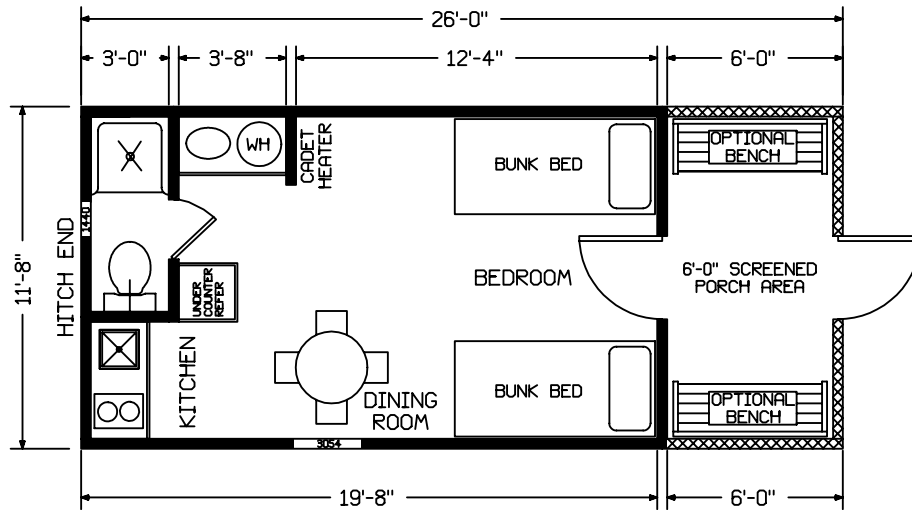

6'-0" SCREENED PORCH AREA

INCLUDES:  
 BIRCH PANELING  
 LAMINATE FLOORS  
 32" SHOWER  
 UNDERCOUNTER REFRIGERATOR  
 SK AC  
 CADET WALL HEATER  
 ELECTRIC COOKTOP  
 6'-0" PORCH  
 SMARTLAP OR  
 CYPRESS LAP SIDING

ALL FURNITURE IS OPTIONAL

STONE CANYON LODGES  
 and PARK MODELS, LLC.  
 2476 COUNTY HWY 62  
 HALEYVILLE, AL 35565

PROJECT NAME:  
 SCL-1226

EMAIL ADDRESS:  
 sclodges2008@yahoo.com

LITERATURE

SCALE: 3/16" = 1'-0"