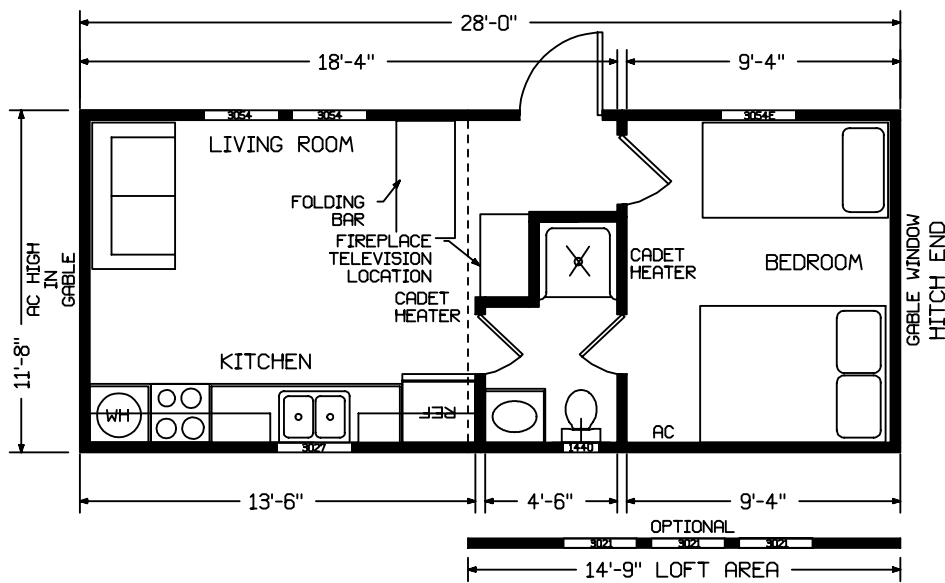

INCLUDES:
 BIRCH PANELING
 LAMINATE FLOORS
 32" SHOWER
 COLEMAN AC
 2- CADET HEATERS
 1- 3 WINDOW DORMER
 20 GAL. WATERHEATER
 ELECTRIC FIREPLACE
 SMARTLAP OR
 CYPRESS LAP SIDING

STONE CANYON LODGES
 and PARK MODELS, LLC.
 2476 COUNTY HWY 62
 HALEYVILLE, AL 35565

PROJECT NAME:
 SCL-1228
 EMAIL ADDRESS:
 sclodges2008@yahoo.com

LITERATURE
 SCALE: 3/16" = 1'-0"