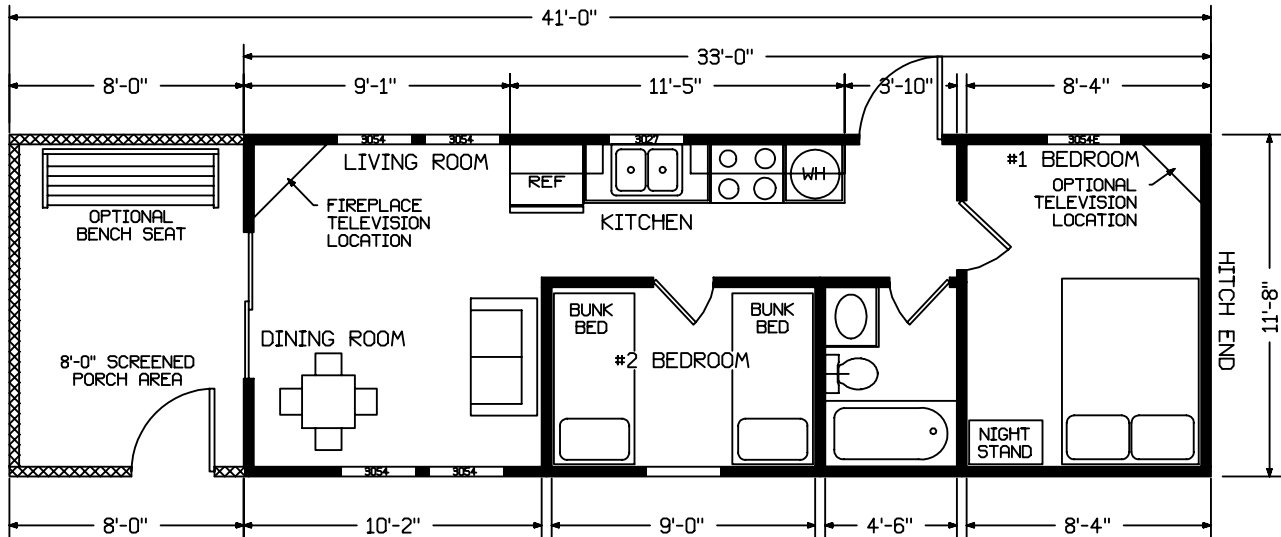

8'-0" SCREENED PORCH AREA

8'-0" SCREENED PORCH AREA

INCLUDES:
 2- CEILING FANS
 BIRCH PANELING
 LAMINATE FLOORS
 30" RANGE
 20 GAL. WATERHEATER
 18CU. FT. REFRIGERATOR
 BUNK BEDS
 FULL BED
 COLEMAN AC
 ELECTRIC FIREPLACE
 SUBURBAN FURNACE
 SMARTLAP OR
 CYPRESS LAP SIDING
 SLIDING DOOR
 8'-0" PORCH (TREATED PINE)

ALL FURNITURE IS OPTIONAL

STONE CANYON LODGES
 and PARK MODELS, LLC.
 2476 COUNTY HWY 62
 HALEYVILLE, AL 35565

PROJECT NAME:
 SCL-1233-8SP

EMAIL ADDRESS:
 sclodges2008@yahoo.com

LITERATURE

SCALE: 3/16" = 1'-0"