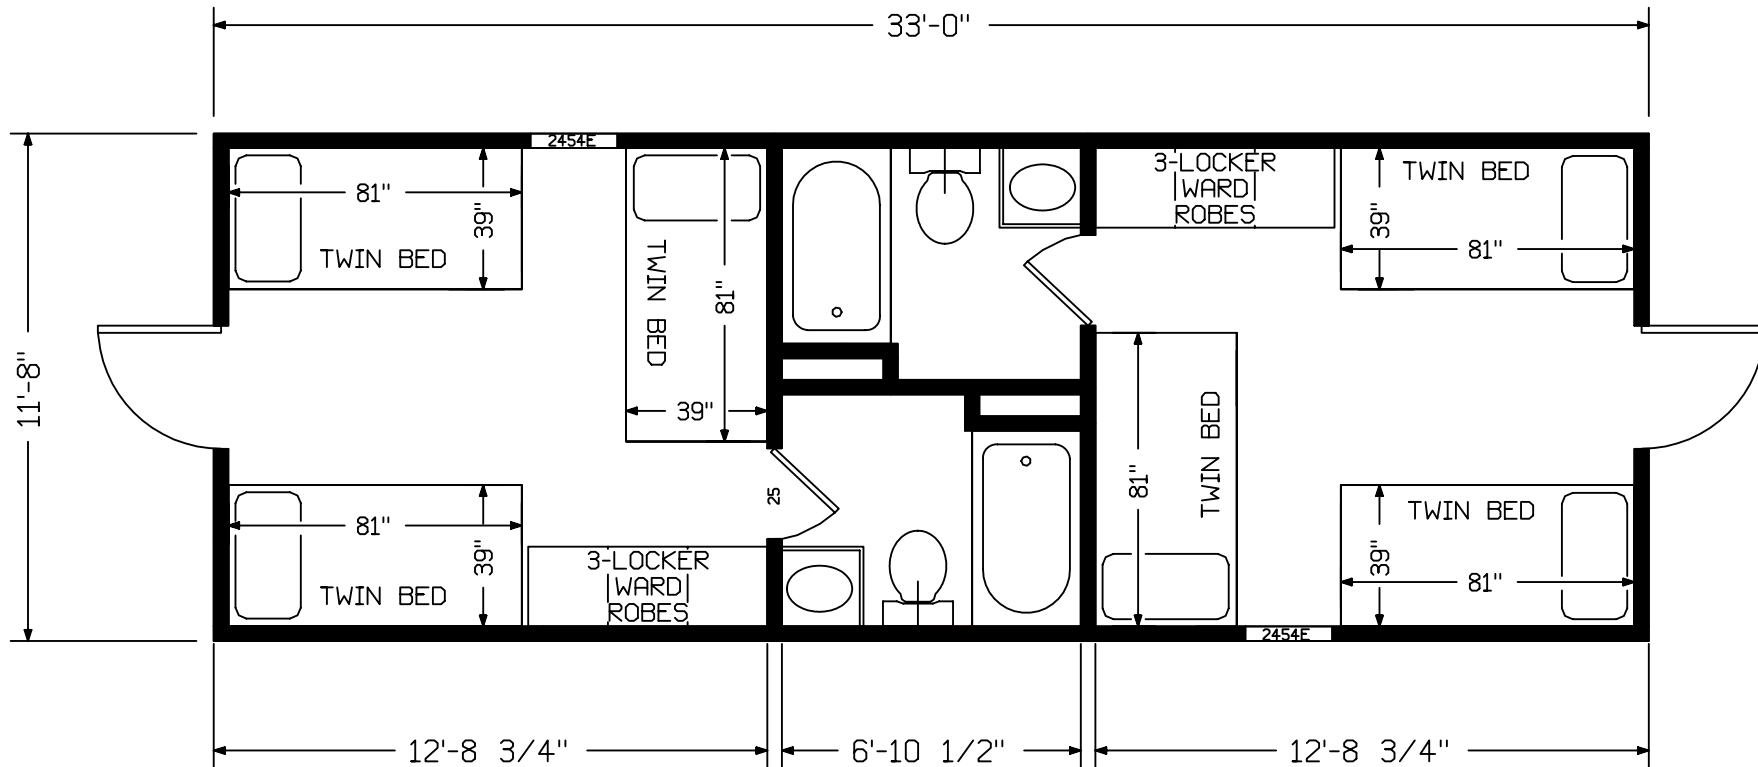

INCLUDED:

SMART LAP  
 COLEMAN A/C  
 SUBURBAN FURNACE  
 2-TUB/SHOWER COMBO  
 2-COMMODES  
 6-BUNK BEDS

COMMERICAL VINYL  
 METAL ROOF  
 2-WATERHEATERS

STONE CANYON LODGES  
 and PARK MODELS, LLC.  
 2476 COUNTY HWY 62  
 HALEYVILLE, AL 35565

CUSTOMER'S SIGNATURE

PROJECT NAME:  
 BUNK-2

LITERATURE

EMAIL ADDRESS:  
 sclodges2008@yahoo.com

SCALE: 3/16" = 1'-0"